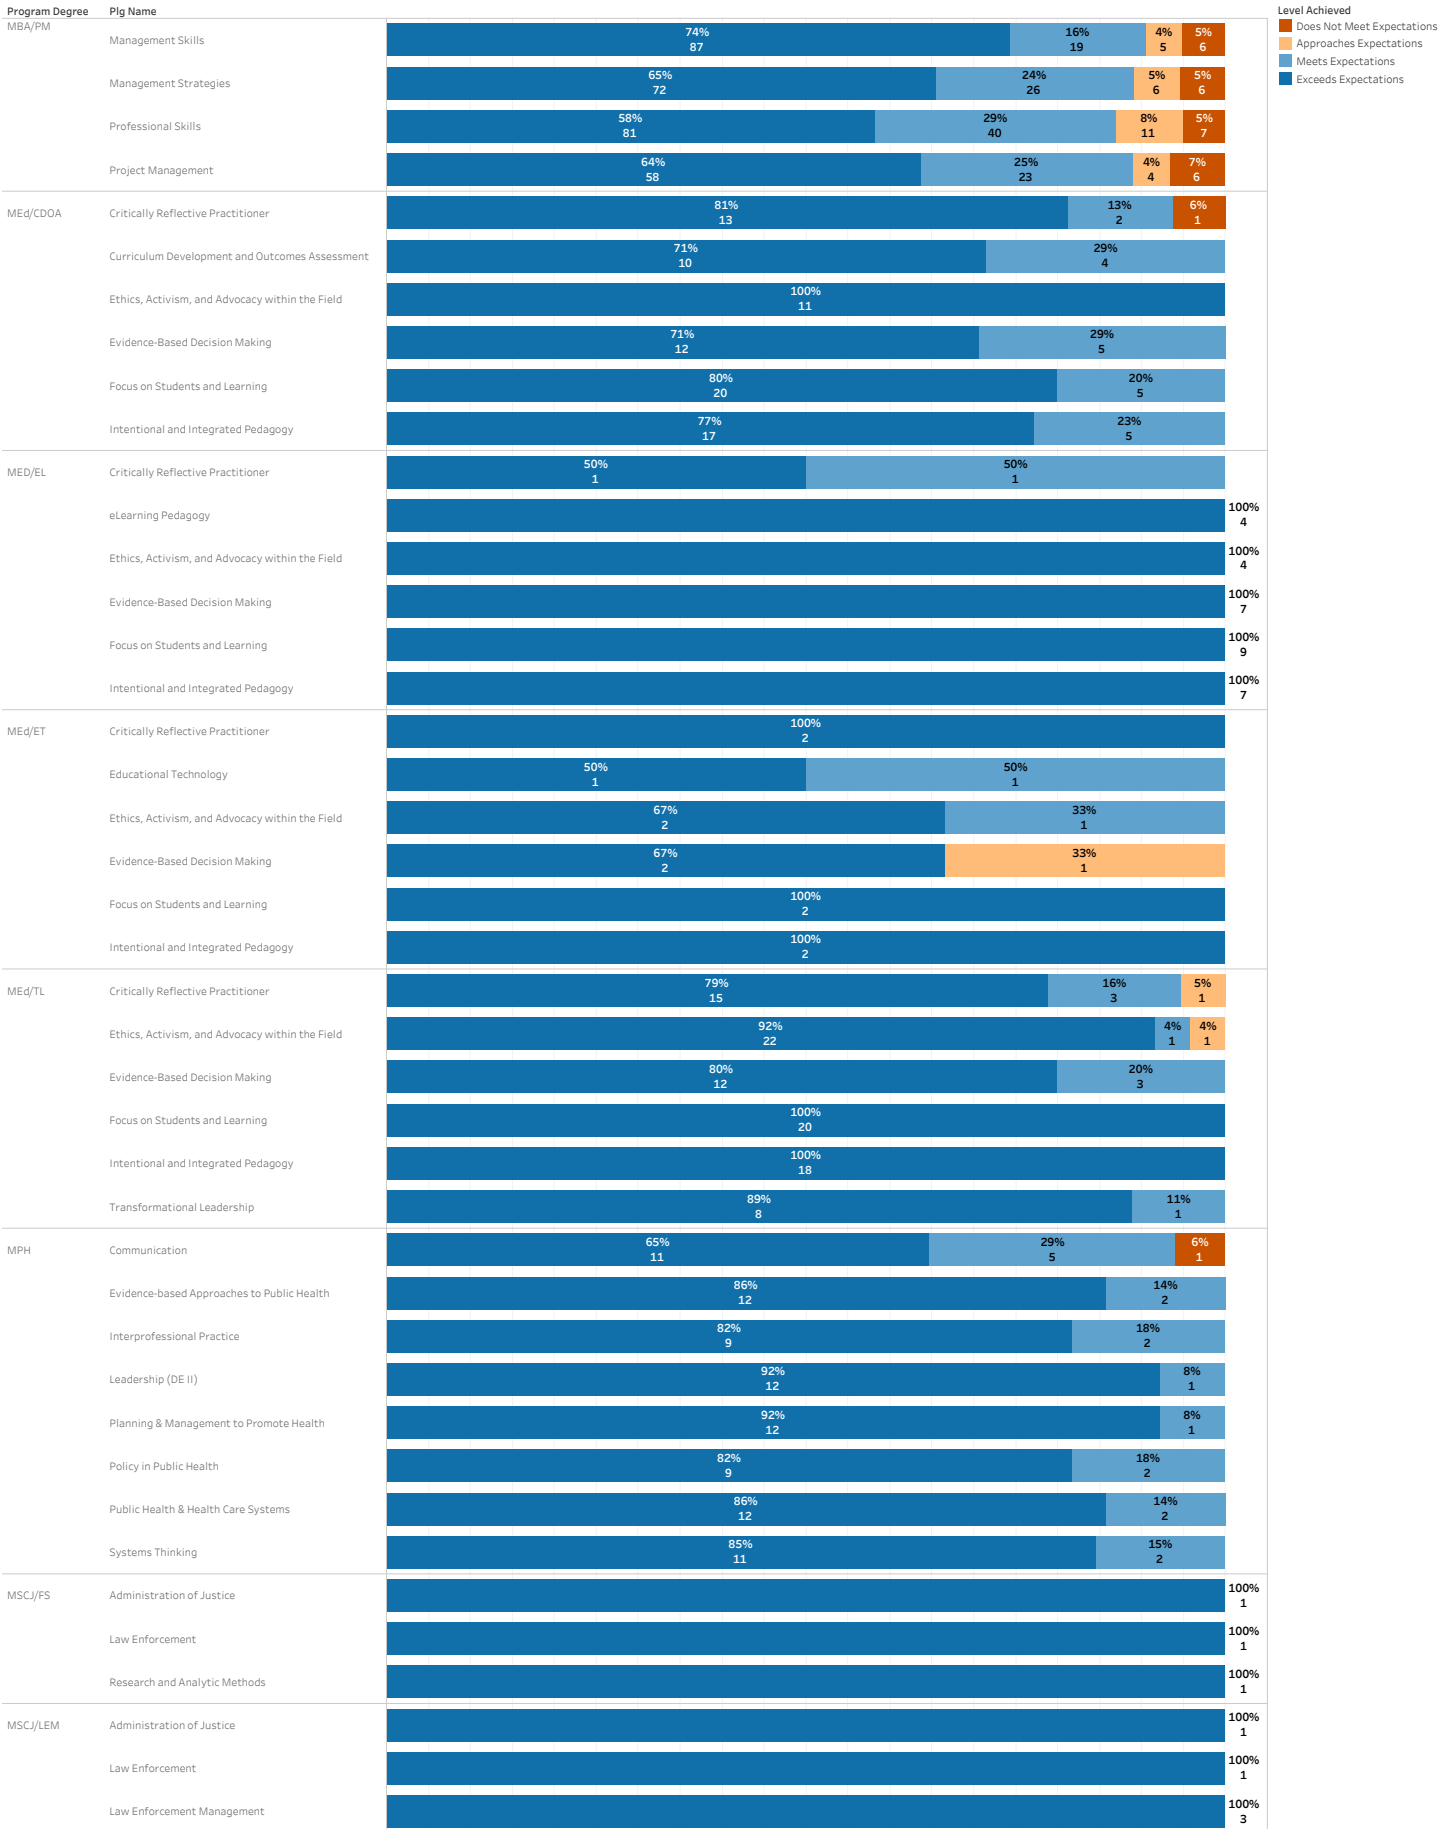

Program Level Outcomes

Shown as a percent of total, as well as student count

Program Level Outcomes

Shown as a percent of total, as well as student count

Program Level Outcomes

Shown as a percent of total, as well as student count

Program Level Outcomes

Shown as a percent of total, as well as student count