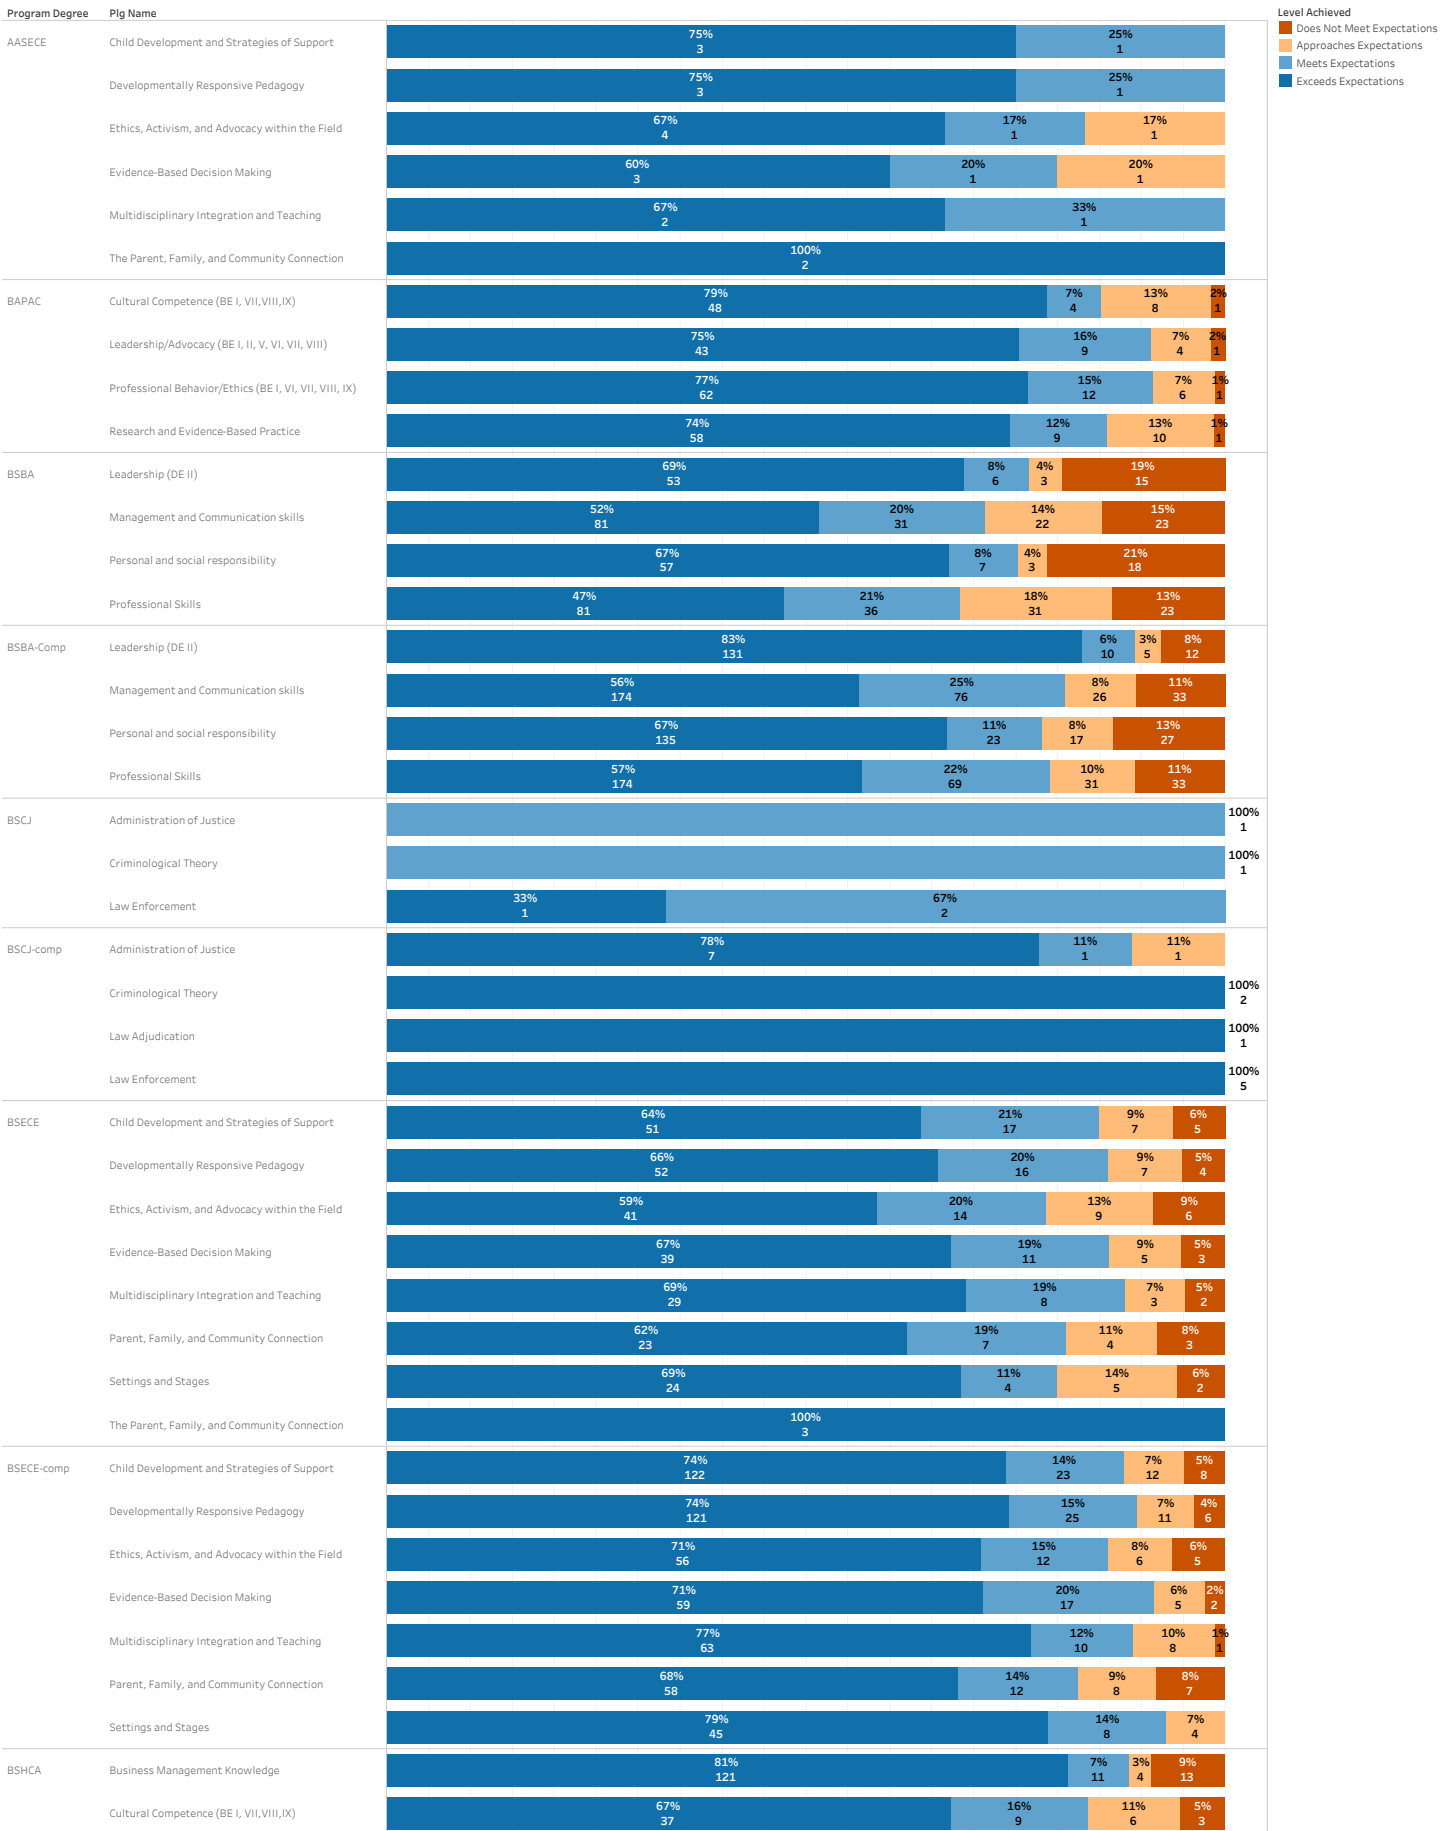

Program Level Outcomes

Shown as a percent of total, as well as student count

Program Level Outcomes

Shown as a percent of total, as well as student count

Program Level Outcomes

Shown as a percent of total, as well as student count

Program Level Outcomes

Shown as a percent of total, as well as student count