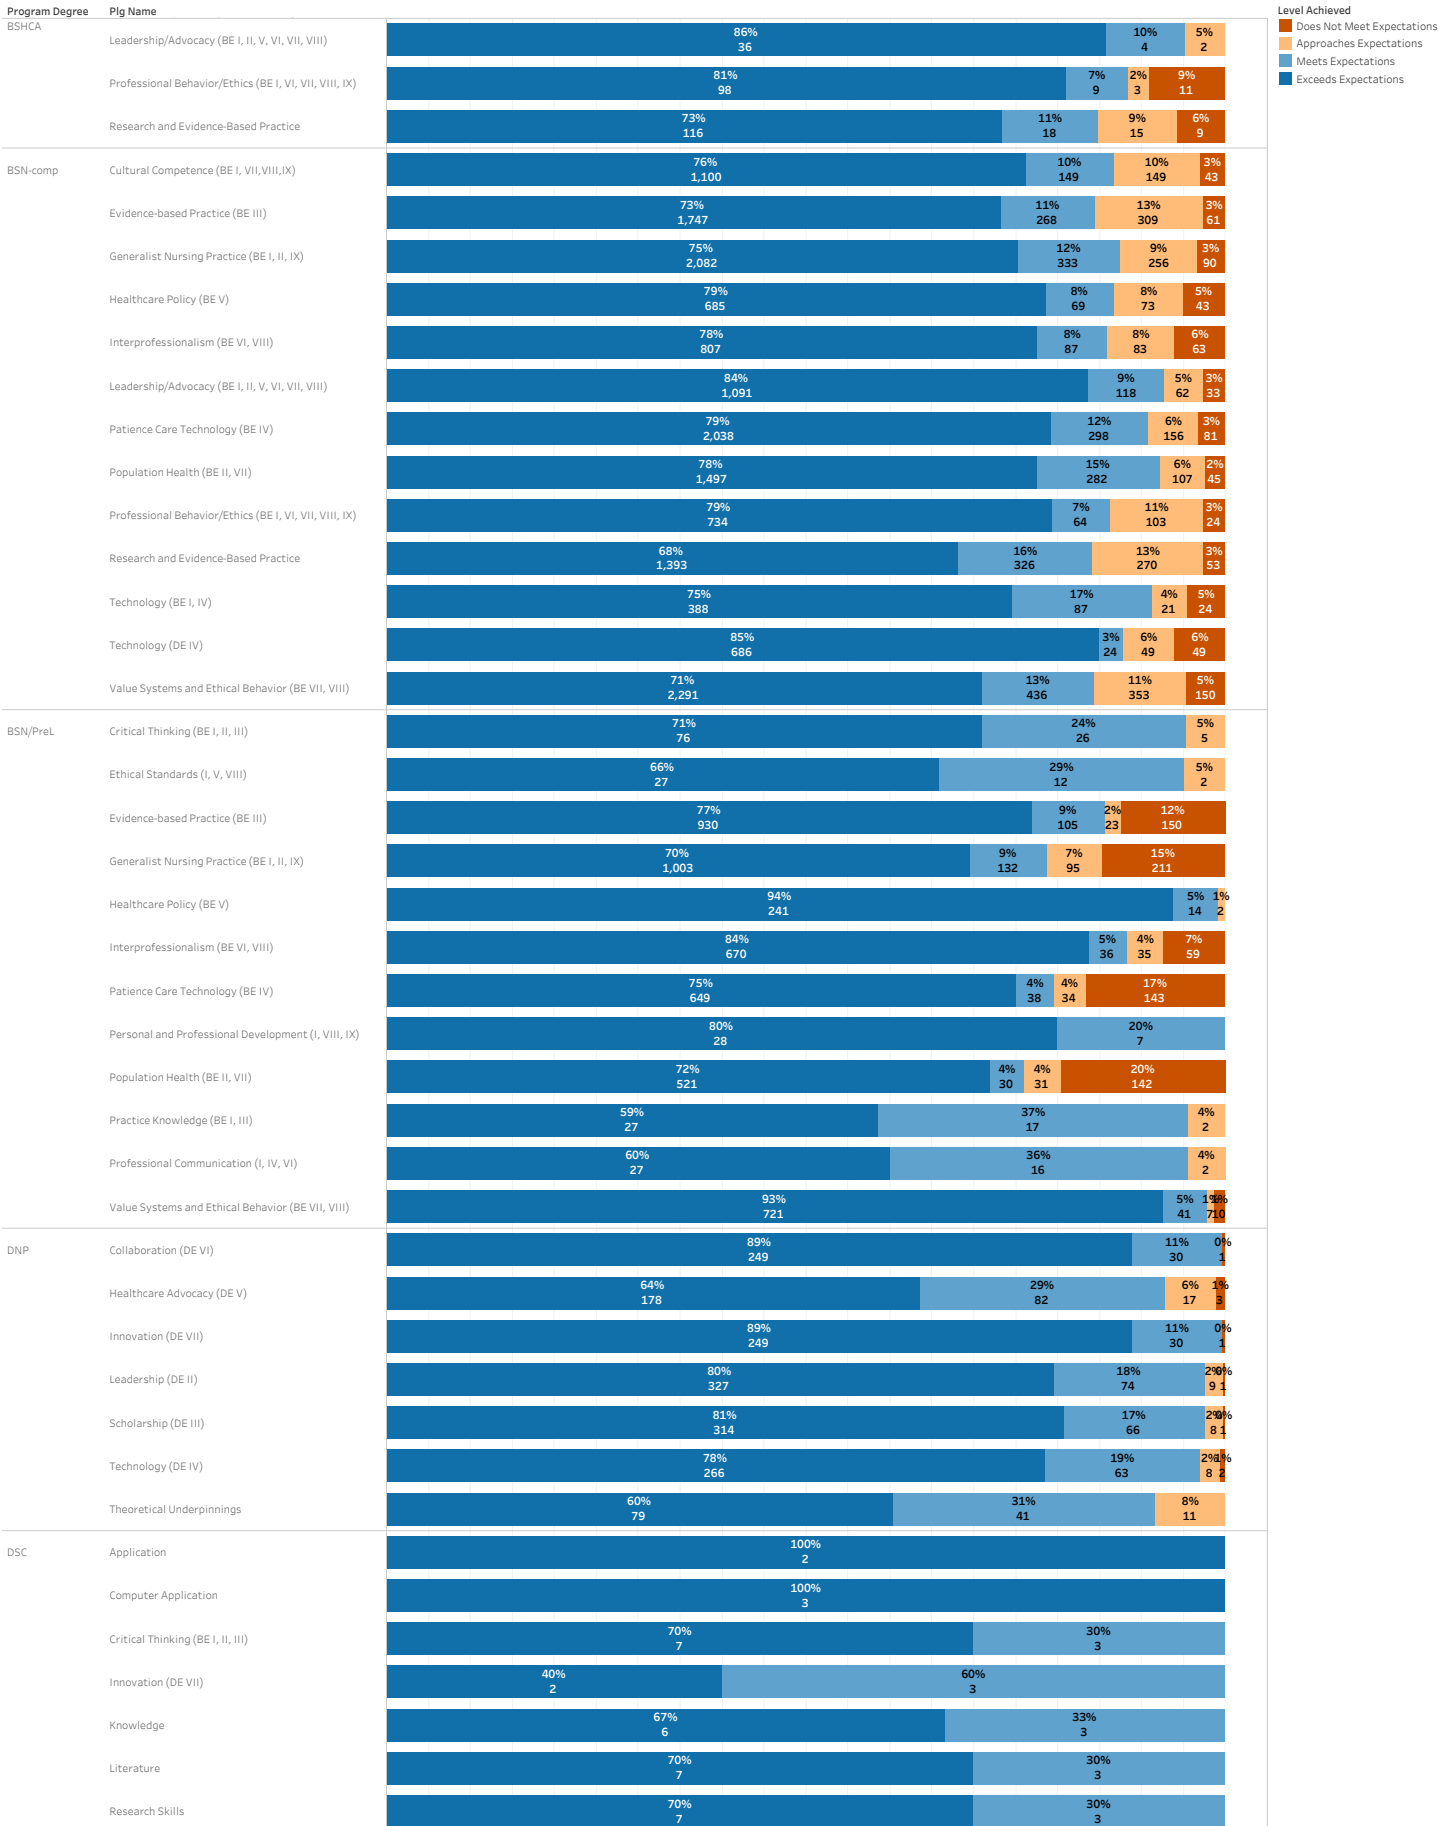

Program Level Outcomes

Shown as a percent of total, as well as student count

Program Level Outcomes

Shown as a percent of total, as well as student count

Program Level Outcomes

Shown as a percent of total, as well as student count

Program Level Outcomes

Shown as a percent of total, as well as student count