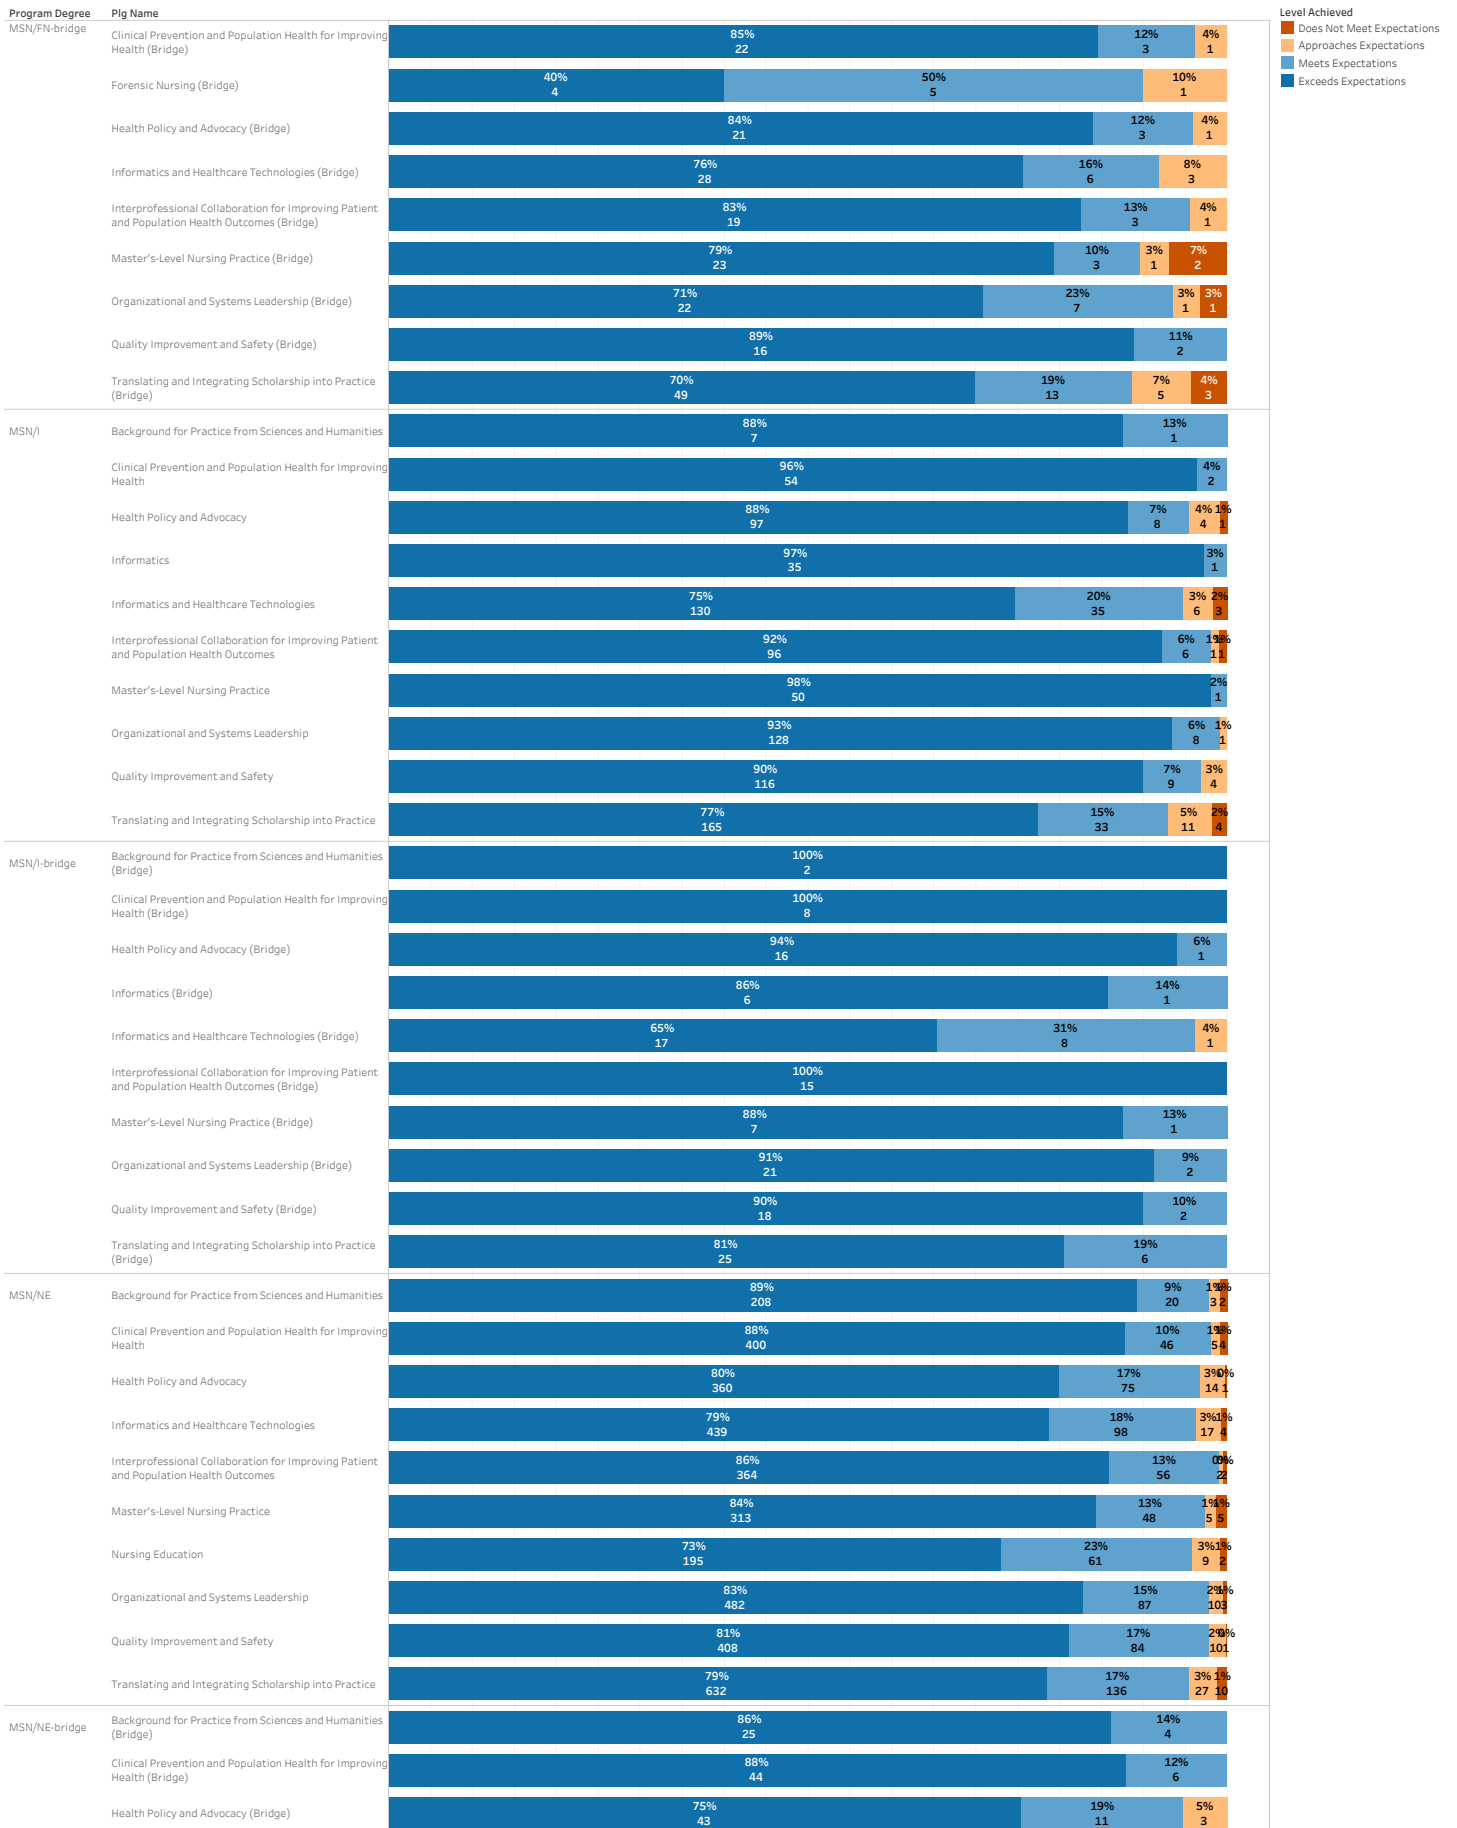

Program Level Outcomes

Shown as a percent of total, as well as student count

Program Level Outcomes

Shown as a percent of total, as well as student count

Program Level Outcomes

Shown as a percent of total, as well as student count

Program Level Outcomes

Shown as a percent of total, as well as student count