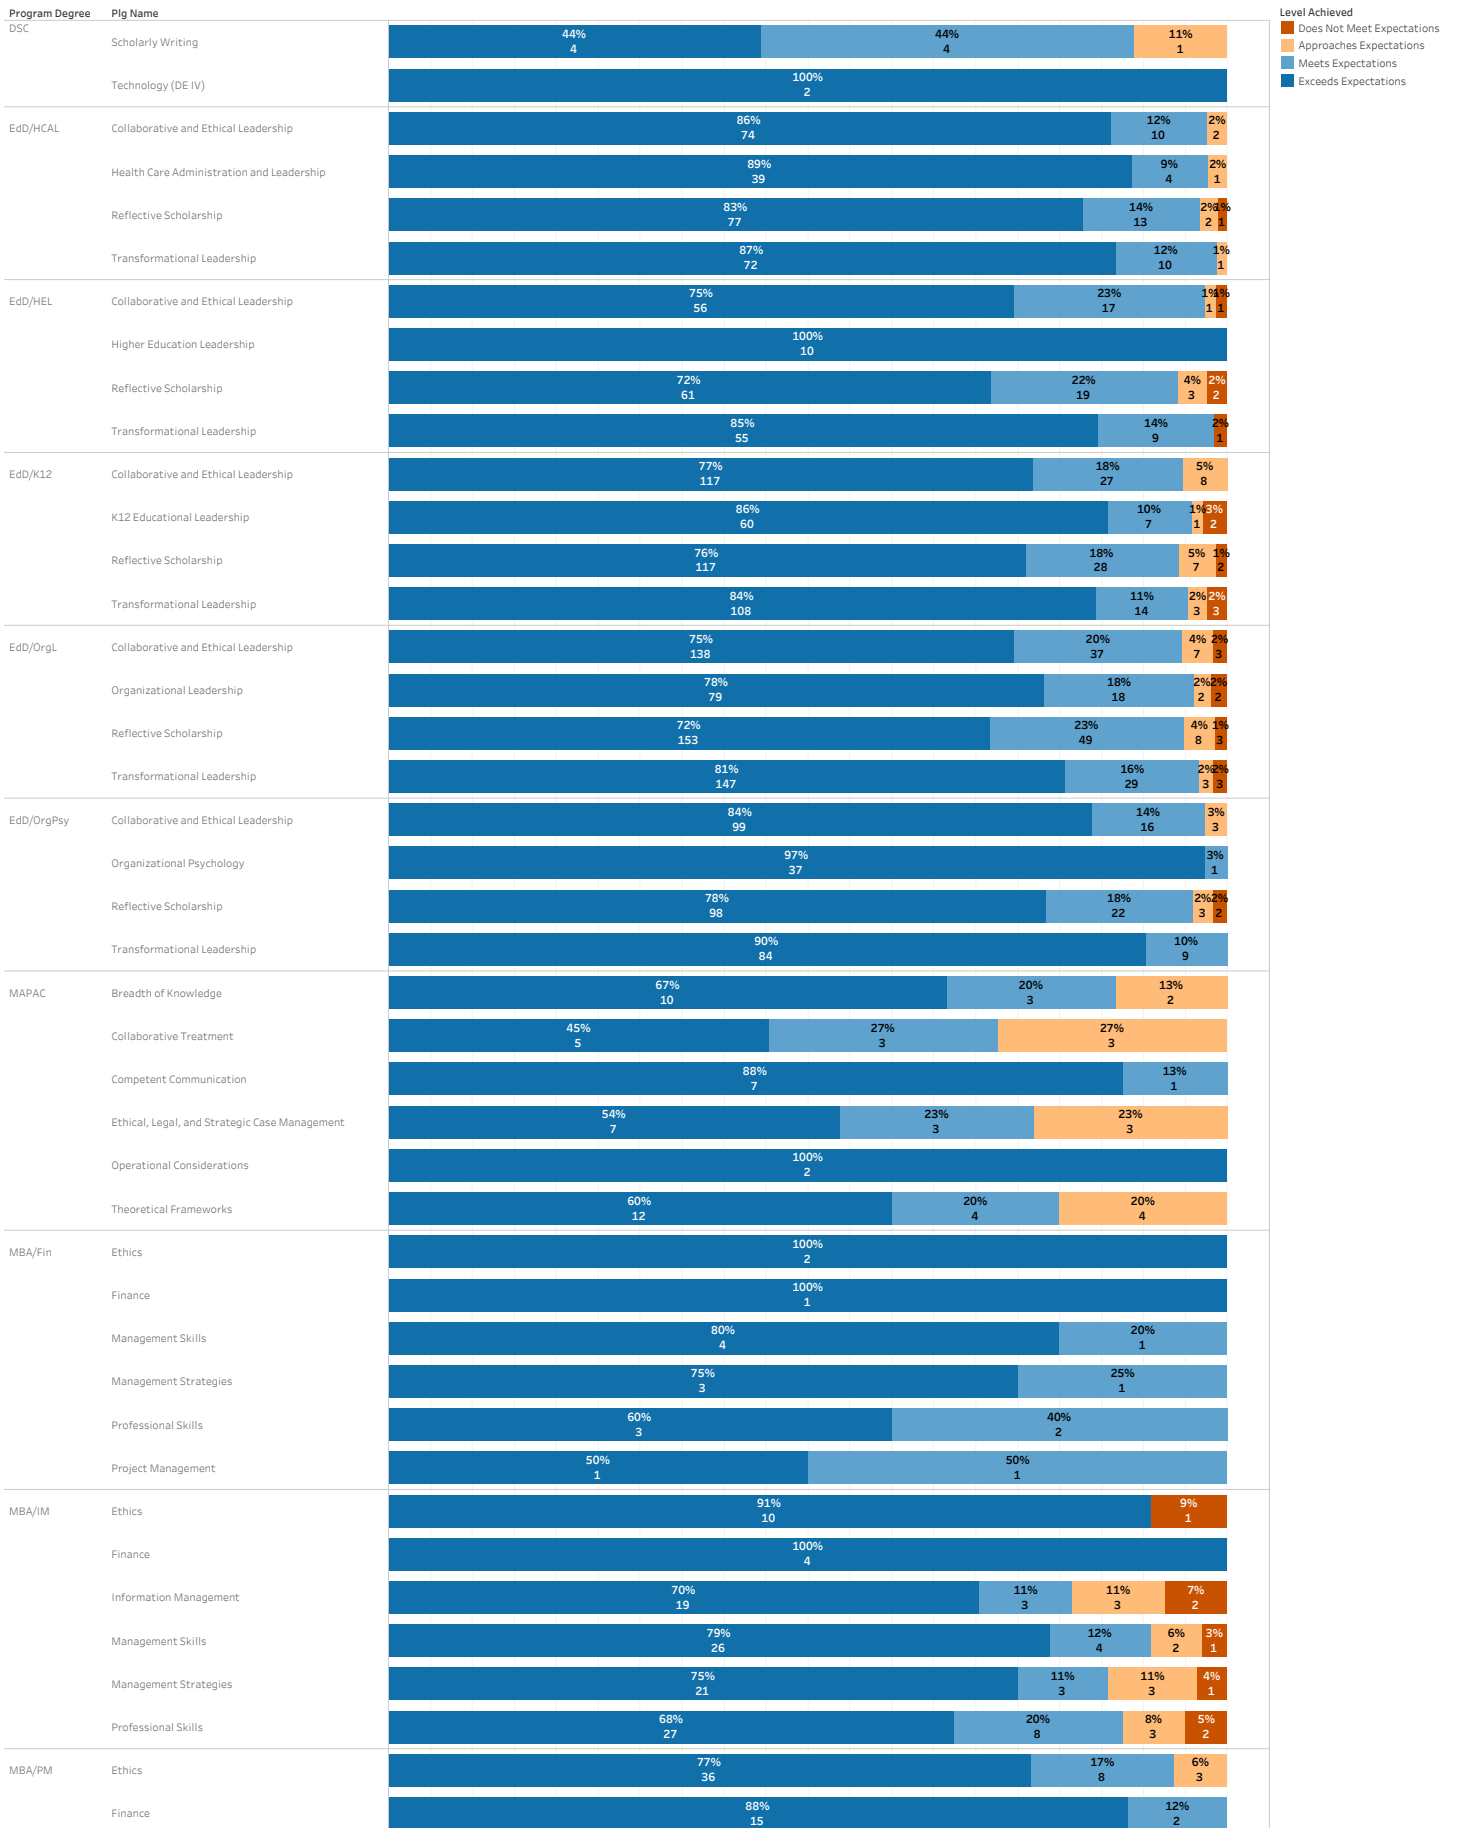

Program Level Outcomes

Shown as a percent of total, as well as student count

Program Level Outcomes

Shown as a percent of total, as well as student count

Program Level Outcomes

Shown as a percent of total, as well as student count

Program Level Outcomes

Shown as a percent of total, as well as student count